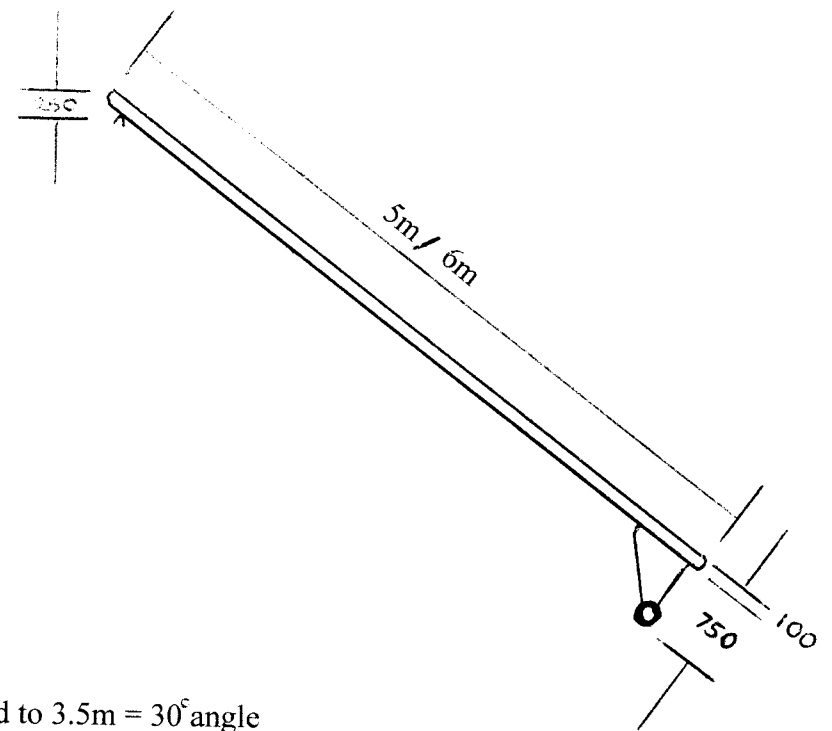

UNILOADA OPERATING ANGLES

UNILOADA

- Axle width: 620mm
- Bed width: 320mm
- Belt width: 270mm
- Bed length: 5m or 6m
- Weight: 100kg - 120kg